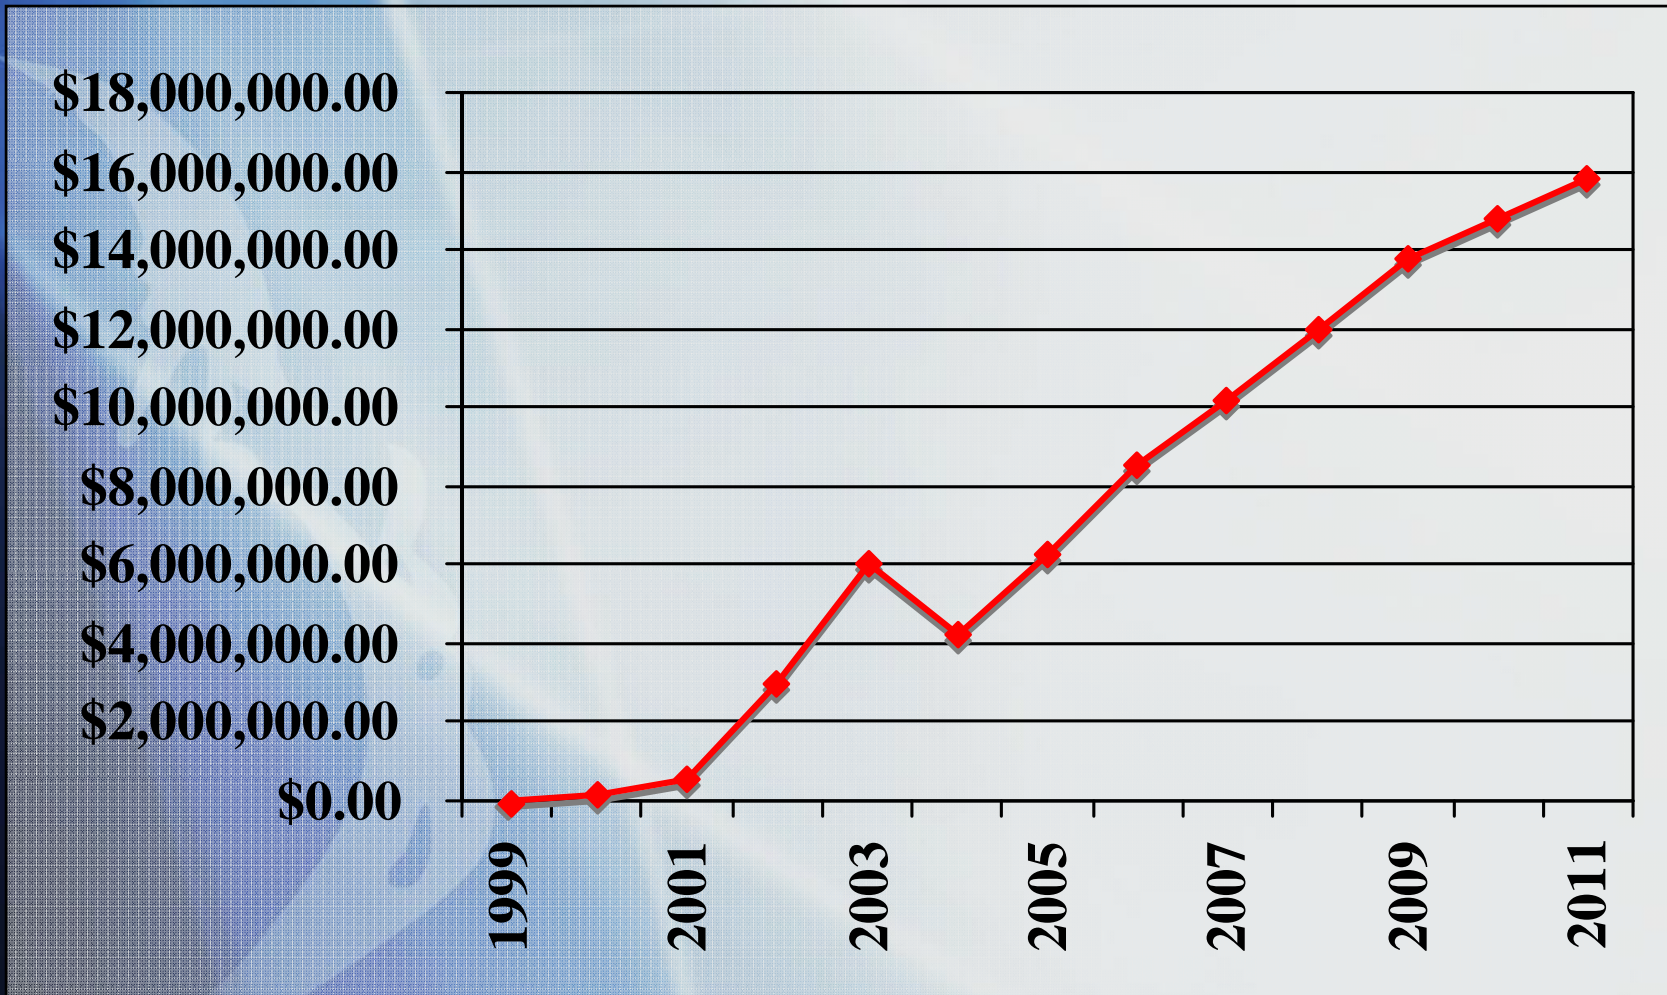

Address: 35 Getty Ave, Building 400

Paterson, NJ 07503

REVENUE CHART

Total revenue includes cash and gifts in kind. Spike in 2003 represents a grant from USAID for 1 million dollars

MMC OPERATING UNITS

- **Medical Missions for Children -D-
(108 Countries, 30,000 Medical Consults)**
- **Medical Broadcasting Channel -RG-
(Satellite + Internet 2, 30 Million Healthcare Professionals)**
- **Global Video Library of Medicine -RG-
(25,000 hours, Montclair State University / China)**
- **MMC - Panasonic HDTV Studio and Productions -RG-
(2.4 Million Dollars, Opening December 2008)**
- **Book Publishing - The Art of a Meaningful Retirement
“Is it time to dig a hole or climb a mountain” -RG-**
- **Giggles Children’s Theater -D-**